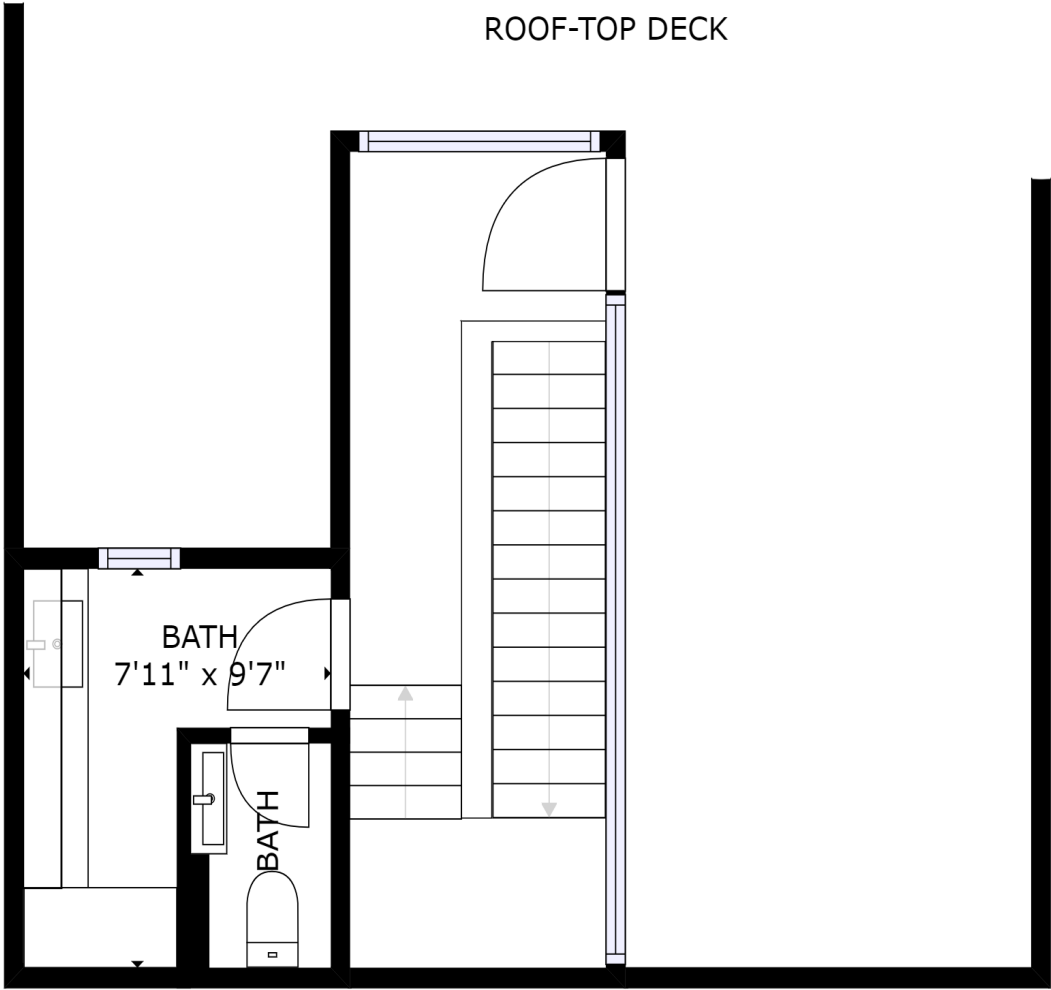

GROSS INTERNAL AREA
 FLOOR 1: 1813 sq ft, FLOOR 2: 1801 sq ft
 FLOOR 3: 76 sq ft
 TOTAL: 3690 sq ft

SIZES AND DIMENSIONS ARE APPROXIMATE, ACTUAL MAY VARY.

FLOOR 1

MARIE-
 YVONNE
 PAINT

FLOOR 2

GROSS INTERNAL AREA
 FLOOR 1: 1813 sq ft, FLOOR 2: 1801 sq ft
 FLOOR 3: 76 sq ft
 TOTAL: 3690 sq ft
 SIZES AND DIMENSIONS ARE APPROXIMATE, ACTUAL MAY VARY.

MARIE-
 YVONNE
 PAINT

ROOF-TOP DECK

GROSS INTERNAL AREA
FLOOR 1: 1813 sq ft, FLOOR 2: 1801 sq ft
FLOOR 3: 76 sq ft
TOTAL: 3690 sq ft

SIZES AND DIMENSIONS ARE APPROXIMATE, ACTUAL MAY VARY.

FLOOR 3

MARIE-
YVONNE
PAINT