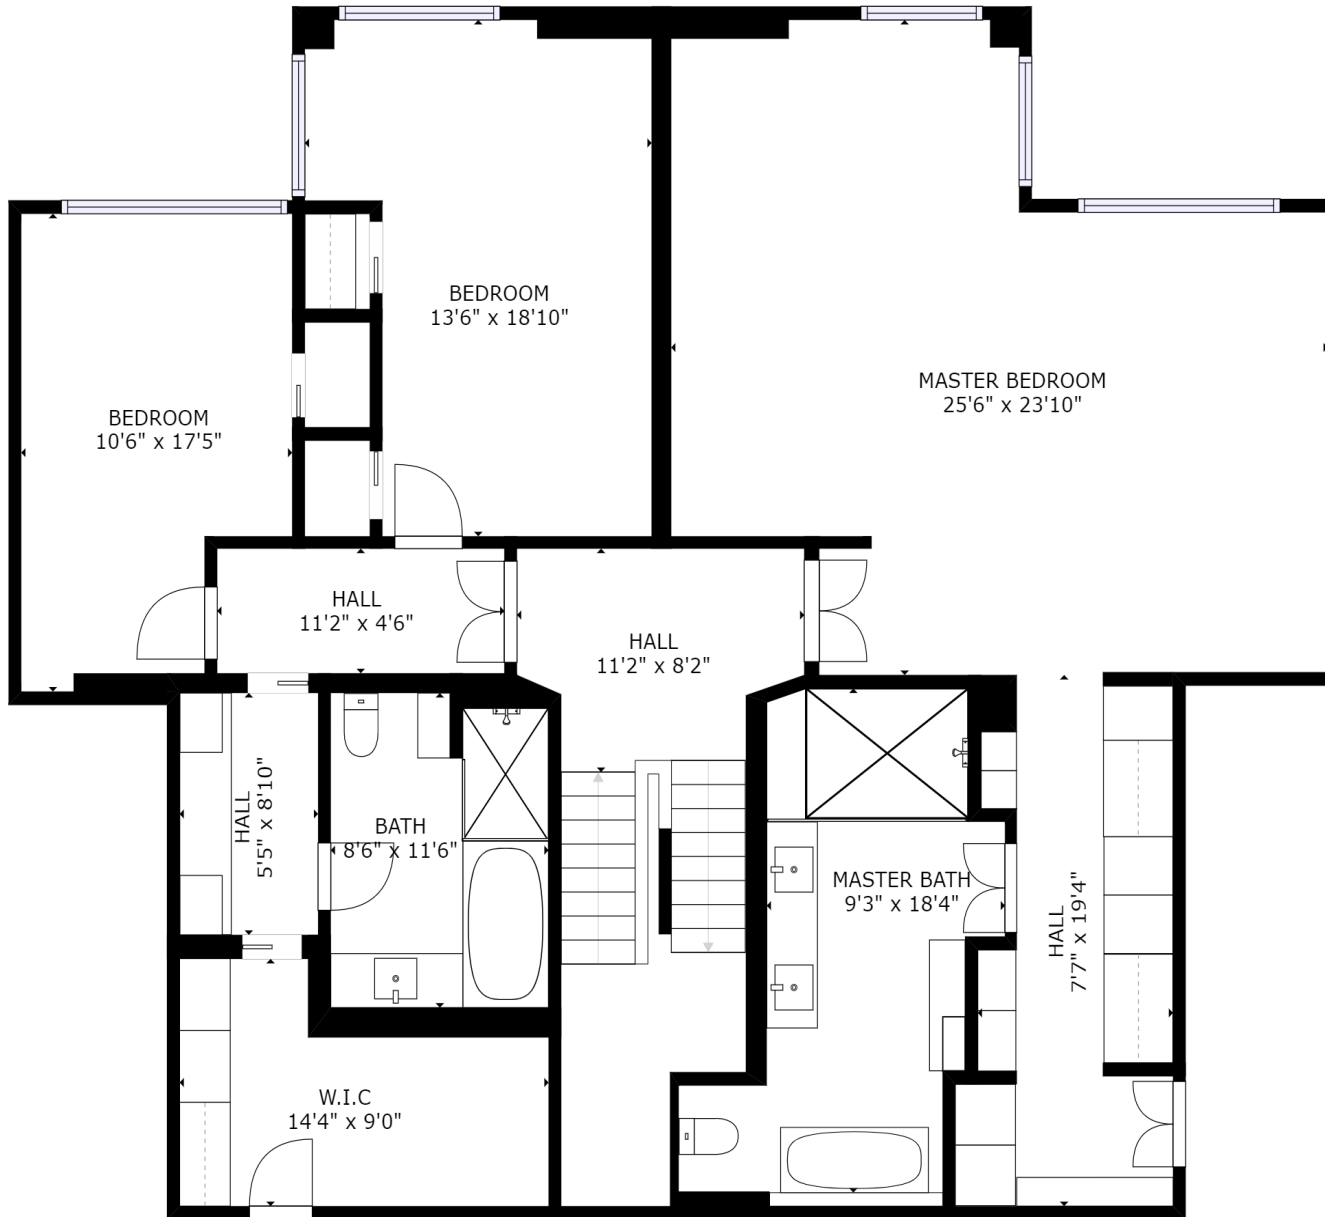

GROSS INTERNAL AREA
 FLOOR 1: 1813 sq ft, FLOOR 2: 1801 sq ft
 FLOOR 3: 76 sq ft
 TOTAL: 3690 sq ft

SIZES AND DIMENSIONS ARE APPROXIMATE, ACTUAL MAY VARY.

FLOOR 1

MARIE-
 YVONNE
 PAINT

FLOOR 2

GROSS INTERNAL AREA
 FLOOR 1: 1813 sq ft, FLOOR 2: 1801 sq ft
 FLOOR 3: 76 sq ft
 TOTAL: 3690 sq ft
 SIZES AND DIMENSIONS ARE APPROXIMATE, ACTUAL MAY VARY.

MARIE-
 YVONNE
 PAINT

ROOF-TOP DECK

GROSS INTERNAL AREA
FLOOR 1: 1813 sq ft, FLOOR 2: 1801 sq ft
FLOOR 3: 76 sq ft
TOTAL: 3690 sq ft

SIZES AND DIMENSIONS ARE APPROXIMATE, ACTUAL MAY VARY.

FLOOR 3

MARIE-
YVONNE
PAINT